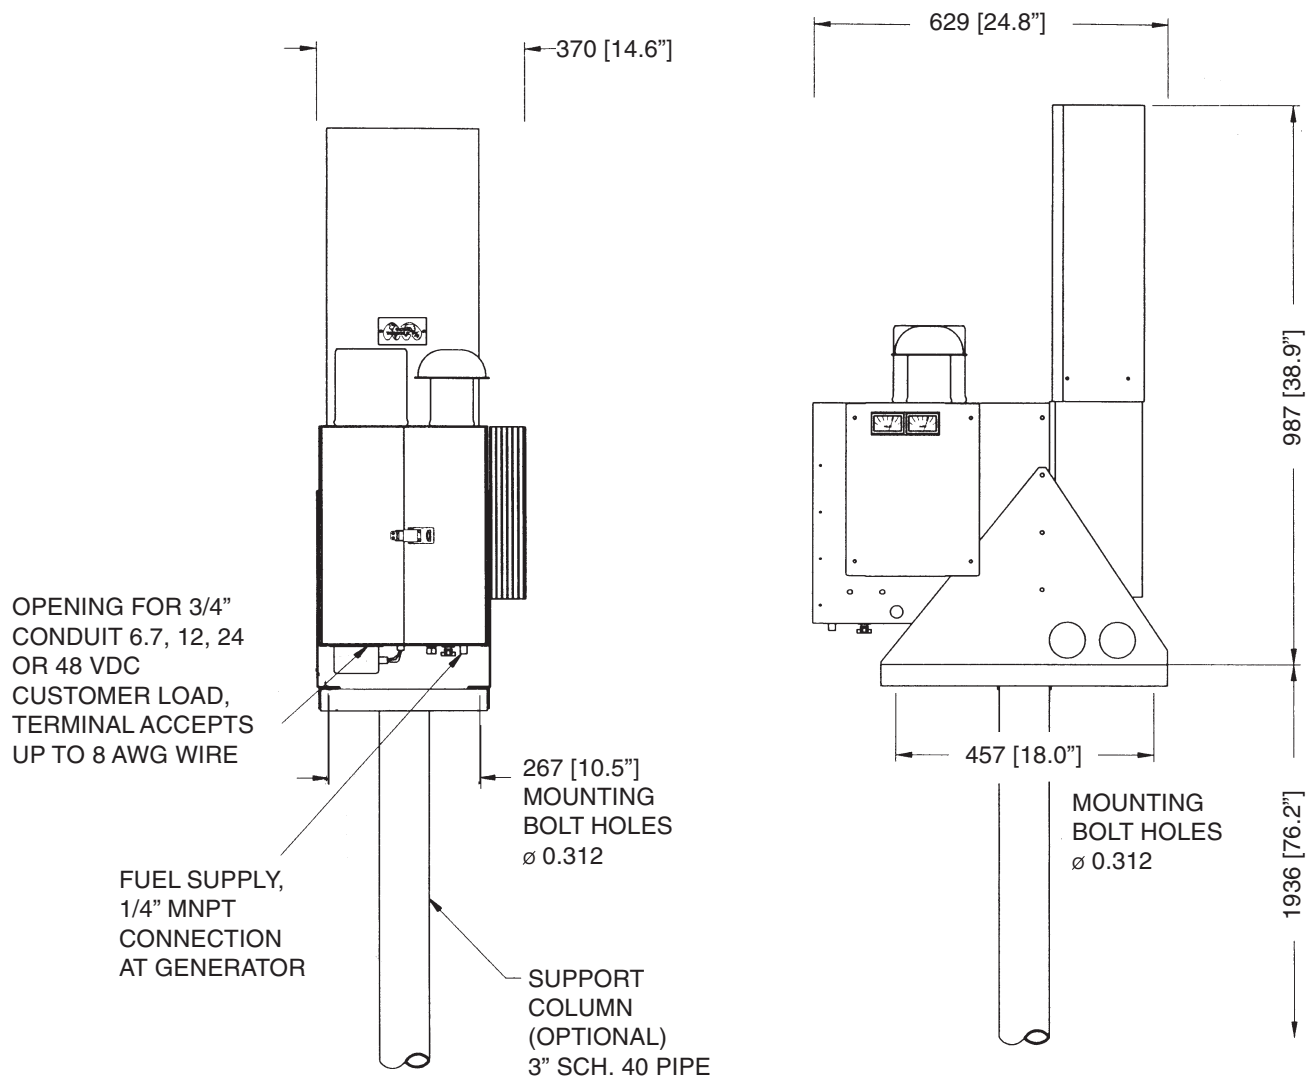

Model 5060 TYPICAL INSTALLATION

NOTES:

1. GENERATOR WEIGHT: 45 KG [100 LB].
2. DIMENSIONS IN mm [INCHES].

GENERATOR DIVISION
 Bay 9, 3700 78th Avenue S.E.
 Calgary, Alberta T2C 2L8
 Tel: (403) 236-5556 Fax: (403) 236-5575
 www.globalte.com
 Email: tegsales@globalte.com