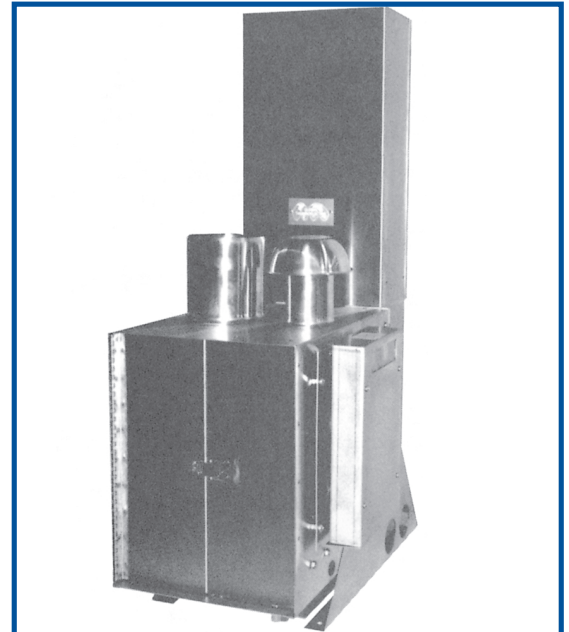

Model 5060

STANDARD FEATURES

- ✓ Automatic Spark Ignition (SI)
- ✓ Fuel Filter
- ✓ Low Voltage Alarm Contacts (VSR)
- ✓ Volt & Amp Meters

OPTIONAL FEATURES

- Automatic Fuel Shut-Off (SO)
- Corrosive Environment Fuel System
- Flame Arrestor
- Cathodic Protection Interface Panel
- Pole Mount or Bench Stand

NOTE: Specifications shown are for standard configurations. Global Thermoelectric's Applications Engineering Department is available to design installations meeting different specifications, including custom voltages, fuel supply systems and non-standard operating temperatures.

GENERATOR DIVISION
Bay 9, 3700 78th Avenue S.E.
Calgary, Alberta T2C 2L8
Tel: (403) 236-5556 Fax: (403) 236-5575
www.globalte.com
Email: tegsales@globalte.com

ISO 9002 Registered

U.S. HEADQUARTERS
#614, 16760 Hedgecroft
Houston, TX 77060
Tel: (281) 445-1515
Fax: (281) 445-6060
Toll Free: (800) 848-4113